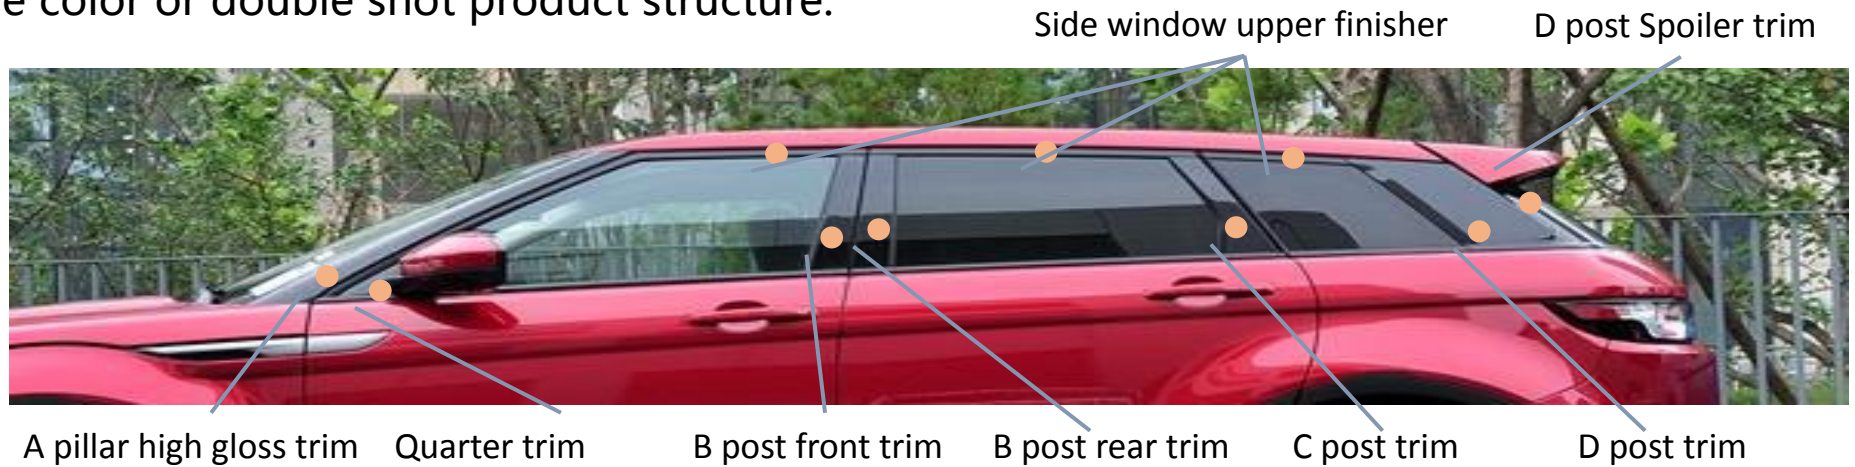

Fine appearance– high gloss exterior decoration

■ Introduction

By assembling the black high gloss exterior trim around A/B/C/D pillars in the car, it achieve the suspended roof effect and exterior shined decoration.

■ Feature

To achive high gloss effect by molding

- ✓ Free design ;
- ✓ Integrated Div bar structure for door glass sliding
- ✓ One color or double shot product structure.