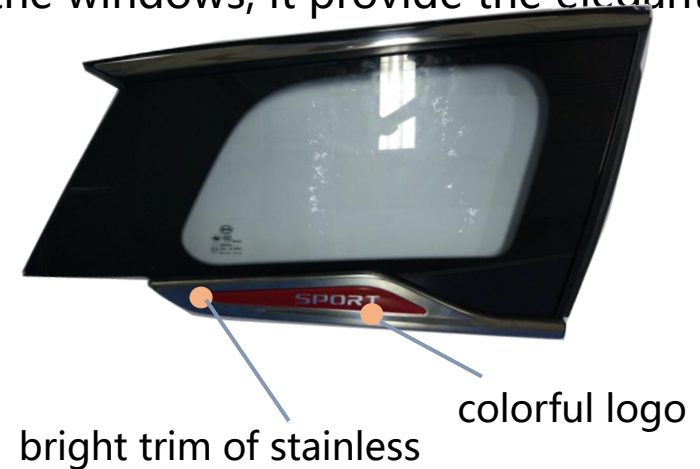

■ 产品介绍

集成不锈钢亮饰条、铝合金亮饰条、彩色字标、塑料高光饰条等外饰件的玻璃总成产品，以实现流畅的车身线条，满足客户外观造型需要。

■ 产品特点

- ✓ 集成各种外饰件
 - 集成不锈钢亮饰条；
 - 集成铝合金亮饰条；
 - 集成彩色字标；
 - 集成PMMA,SAN,PMMA +(PC+ABS) 材料的高亮饰条；
- ✓ 平齐式造型
- ✓ 可呈现不同颜色，不同效果的亮丽外观
- ✓ 可实现表面的超高光泽度，层次感强

Fine appearance– Windows integrated with exterior decorations

■ Introduction

The seal lip formed around the windows by the injection, and further more, by integrating various metallic trim, finisher, colorful logo and plastic decoration etc. onto the windows, it provide the elegant appearance aligned with the car style.

■ Features

- ✓ Integrating various exterior decorations
 - Assembly with bright trim of stainless
 - Assembly with aluminium alloy finisher
 - Assembly with colorful logo
 - Assembly with plastic high gloss decoration made of PMMA, SAN, PMMA+(PC+ABS)
- ✓ Flush styling
- ✓ Can show various color and effect beautiful appearance
- ✓ Can reach super high gloss and strong sense of surface

■ 产品介绍

全车外观以黑色高亮为特点，通过黑色高亮外饰件装饰 A / B / C / D 柱，实现车身悬浮式车顶效果。

■ 主要技术特点

- ✓通过模具注塑直接实现产品表面达到镜面高光效果；
- ✓造型设计自由；
- ✓集成导轨结构, 为玻璃升降提供导向；
- ✓单色或者双色注塑产品结构；

门框上饰条

后挡扰流板

A柱外饰条

A柱三角饰板