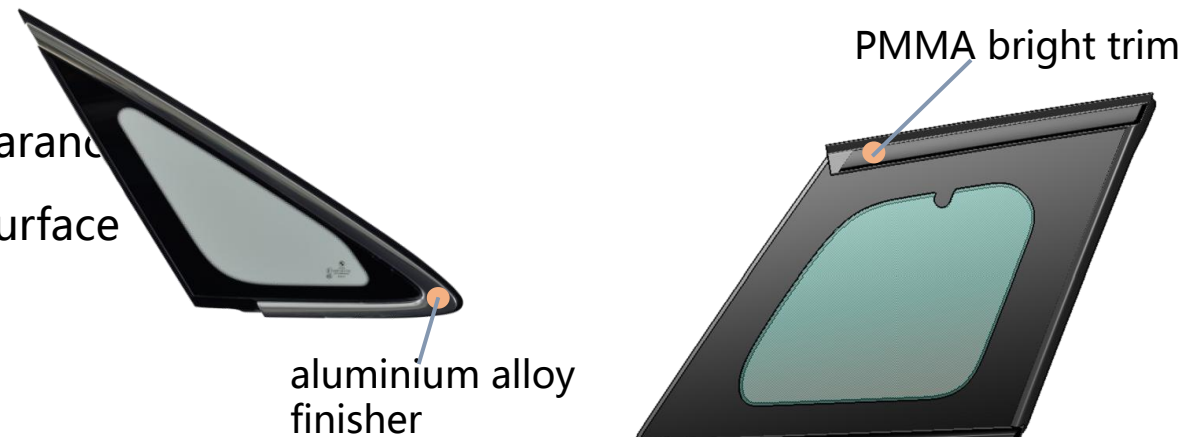

■ 产品介绍

集成不锈钢亮饰条、铝合金亮饰条、彩色字标、塑料高光饰条等外饰件的玻璃总成产品，以实现流畅的车身线条，满足客户外观造型需要。

■ 产品特点

- ✓ 集成各种外饰件
 - 集成不锈钢亮饰条；
 - 集成铝合金亮饰条；
 - 集成彩色字标；
 - 集成PMMA,SAN,PMMA +(PC+ABS) 材料的高亮饰条；
- ✓ 平齐式造型
- ✓ 可呈现不同颜色，不同效果的亮丽外观
- ✓ 可实现表面的超高光泽度，层次感强

Fine appearance– Windows integrated with exterior decorations

■ Introduction

The seal lip formed around the windows by the injection, and further more, by integrating various metallic trim, finisher, colorful logo and plastic decoration etc. onto the windows, it provide the elegant appearance aligned with the car style.

■ Features

- ✓ Integrating various exterior decorations
 - Assembly with bright trim of stainless
 - Assembly with aluminium alloy finisher
 - Assembly with colorful logo
 - Assembly with plastic high gloss decoration made of PMMA, SAN, PMMA+(PC+ABS)
- ✓ Flush styling
- ✓ Can show various color and effect beautiful appearance
- ✓ Can reach super high gloss and strong sense of surface

■ 产品介绍

全车外观以黑色高亮为特点，通过黑色高亮外饰件装饰 A / B / C / D 柱，实现车身悬浮式车顶效果。

■ 主要技术特点

- ✓通过模具注塑直接实现产品表面达到镜面高光效果；
- ✓造型设计自由；
- ✓集成导轨结构, 为玻璃升降提供导向；
- ✓单色或者双色注塑产品结构；

门框上饰条

后挡扰流板

A柱外饰条

A柱三角饰板